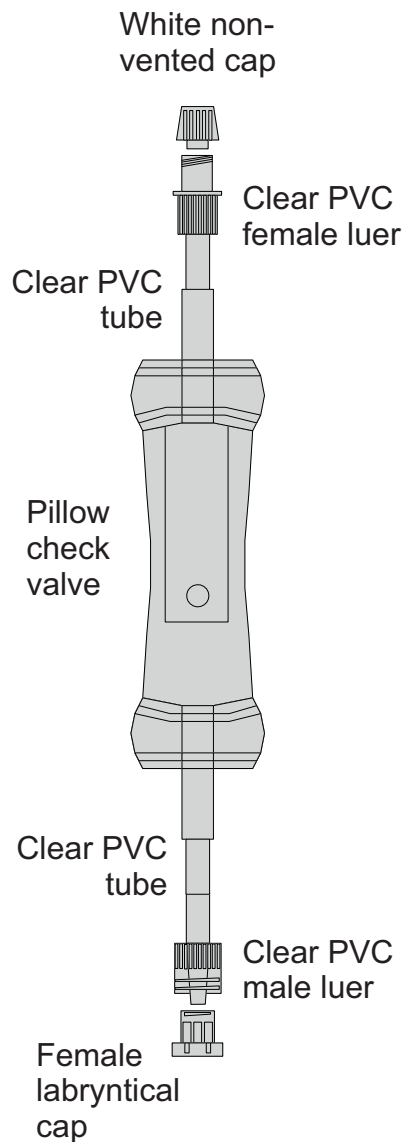

Pump Tubing and Accessories

PUMP TUBING

Example shown is for Laborie Systems

SET GUARD

PUMP TUBING AND ACCESSORIES

Reference	Designation	Units/Box
PTS-001	Pump Tube Set for Laborie System	25
PTS-001V	Pump Tube Set for Laborie System, Vented	25
PTS-002	Pump Tube Set for Medtronic System	25
PTS-002V	Pump Tube Set for Medtronic System, Vented	25
PTS-003	Pump Tube Set for Sedia System	25
PTS-004	Pump Tube Set for MMS UD2000 System	25
PTS-005	Pump Tube Set for Lifetech System	25
PTS-006	Pump Tube Set for Lifetech System, with spike	25
PTS-007	Pump Tube Set for MMS Solar System	20
PTS-008	Pump Tube Set for Albyn System	20
PTS-009	Pump Tube Set for Lectromed System	25

DOMES

Reference	Designation	Units/Box
MX848	Novadome M/F	50
MX848X2SC	Novadome M/F with 2 stopcocks	25
MX960XX	Logical Dome M/M	50
MX960XY	Logical Dome M/F	50
MX960X2SC	Logical Dome with 2 stopcocks	50
844-31	Pressure Dome with Stopcock	50