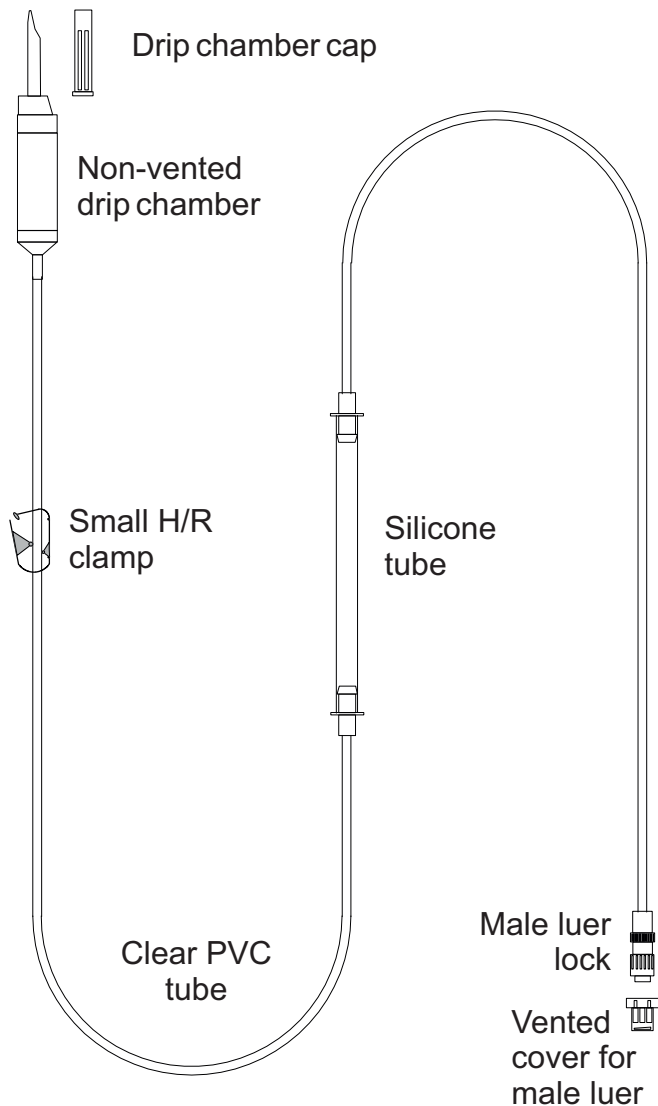

Pump Tubing and Accessories

PUMP TUBING

Example shown is for Laborie Systems

SET GUARD

PUMP TUBING AND ACCESSORIES

Reference	Designation	Units/Box
PTS-001	Pump Tube Set for Laborie System	25
PTS-001V	Pump Tube Set for Laborie System, Vented	25
PTS-002	Pump Tube Set for Medtronic System	25
PTS-002V	Pump Tube Set for Medtronic System, Vented	25
PTS-003	Pump Tube Set for Sedia System	25
PTS-004	Pump Tube Set for MMS UD2000 System	25
PTS-005	Pump Tube Set for Lifetech System	25
PTS-006	Pump Tube Set for Lifetech System, with spike	25
PTS-007	Pump Tube Set for MMS Solar System	20
PTS-008	Pump Tube Set for Albyn System	20
PTS-009	Pump Tube Set for Lectromed System	25

DOMES

Reference	Designation	Units/Box
MX848	Novadome M/F	50
MX848X2SC	Novadome M/F with 2 stopcocks	25
MX960XX	Logical Dome M/M	50
MX960XY	Logical Dome M/F	50
MX960X2SC	Logical Dome with 2 stopcocks	50
844-31	Pressure Dome with Stopcock	50

MISCELLANEOUS

Reference	Designation	Units/Box
ES-100	Extension Set	25
SG001	Pump Set Guard	25
06020-11	Graduated Urine Beaker	10
VA001	Female Voiding Adaptor	10